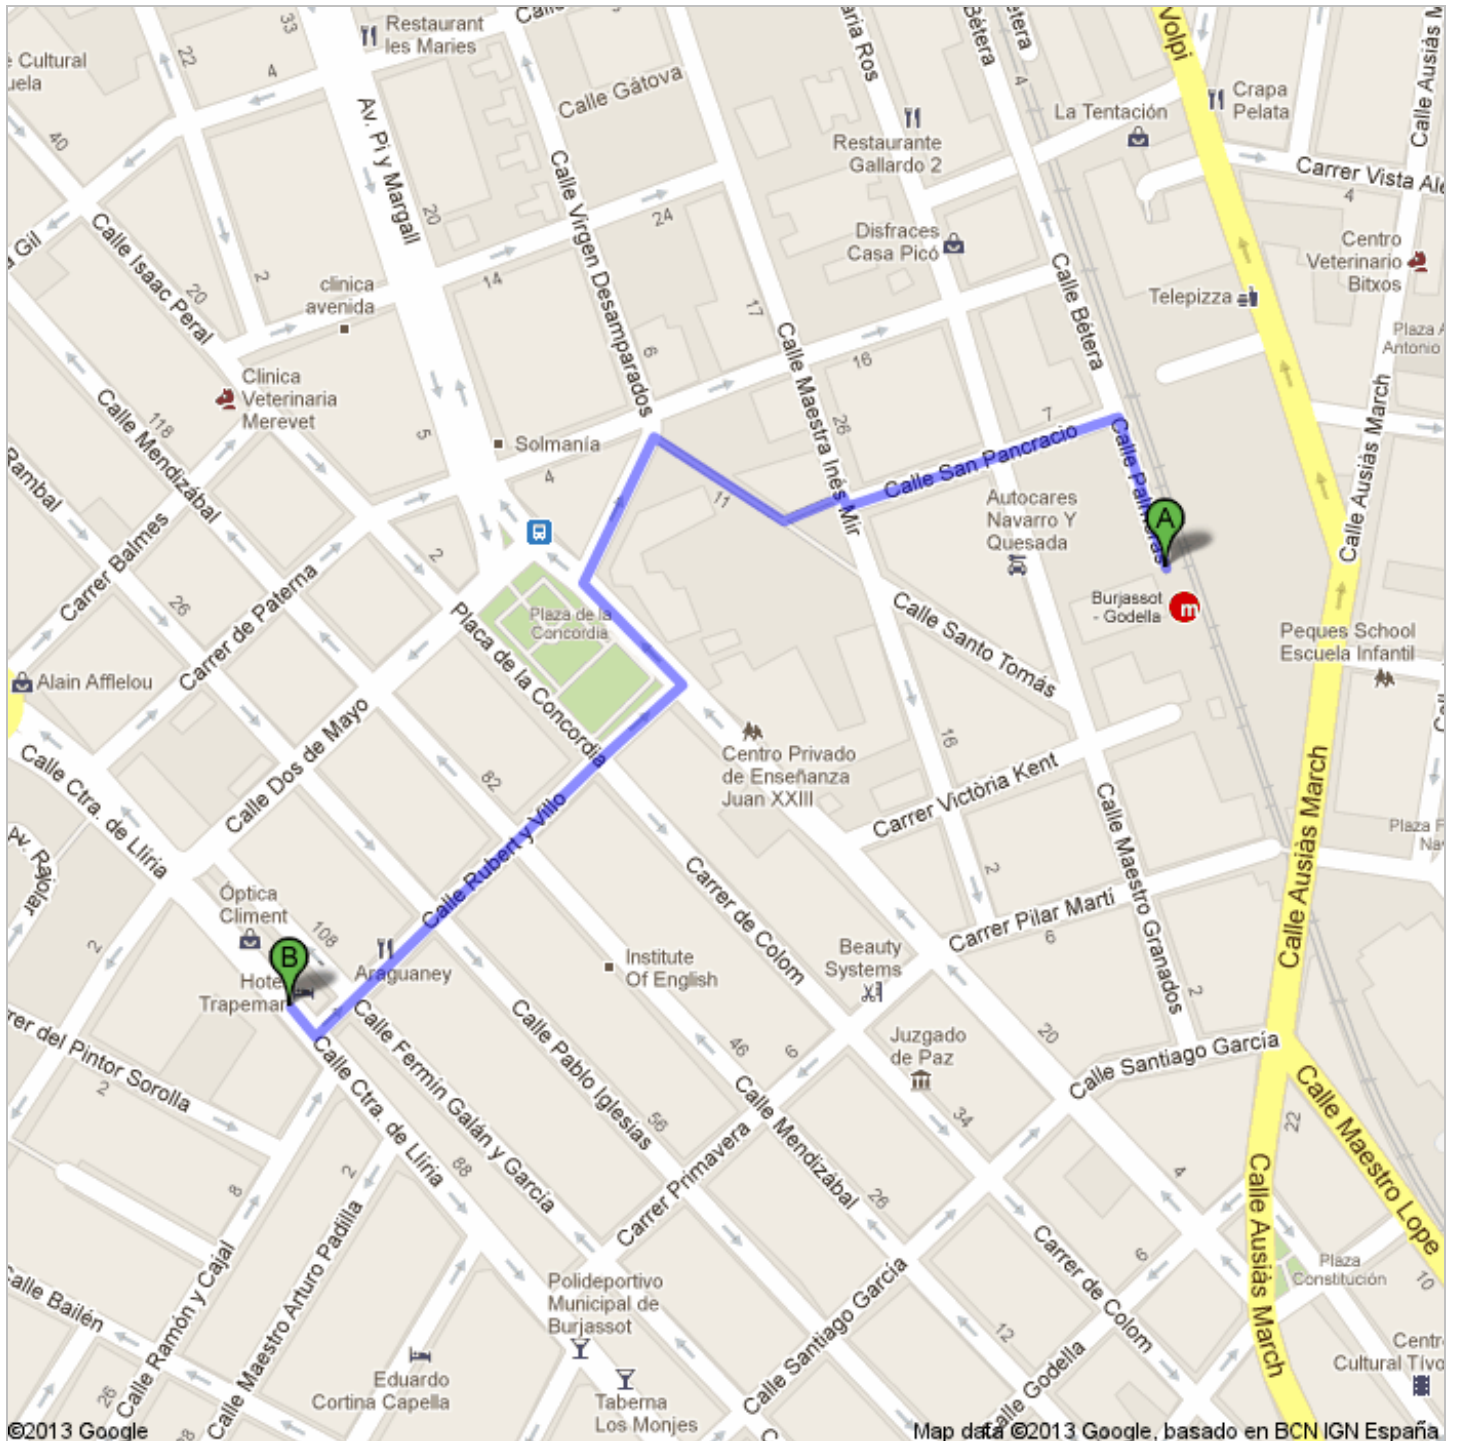

Directions to Hotel Trapemar

Carretera de Lliria, 116, 46100 Burjassot, Valencia

700 m – about 8 mins

Walking directions are in beta.

Use caution – This route may be missing sidewalks or pedestrian paths.

A Calle Palmeras

1. Head **north** on **Calle Palmeras** toward **Calle San Pancracio**
About 49 secs go 72 m
total 72 m
-  2. Turn left onto **Calle San Pancracio**
About 2 mins go 130 m
total 200 m
-  3. Turn right onto **Calle Maestra Inés Mir**
go 4 m
total 200 m
-  4. Turn left onto **Calle Santo Tomás**
go 29 m
total 230 m
-  5. Turn right to stay on **Calle Santo Tomás**
About 1 min go 70 m
total 300 m
-  6. Turn left onto **Calle Virgen Desamparados**
About 55 secs go 72 m
total 400 m
-  7. Turn left onto **Placa de la Concordia**
About 47 secs go 64 m
total 450 m
-  8. Turn right to stay on **Placa de la Concordia**
go 50 m
total 500 m
9. Continue onto **Calle Rubert y Villo**
About 2 mins go 180 m
total 650 m
-  10. Turn right onto **Calle Ctra. de Lliria**
Destination will be on the right go 17 m
total 700 m

B **Hotel Trapemar**
Carretera de Lliria, 116, 46100 Burjassot, Valencia

These directions are for planning purposes only. You may find that construction projects, traffic, weather, or other events may cause conditions to differ from the map results, and you should plan your route accordingly. You must obey all signs or notices regarding your route.