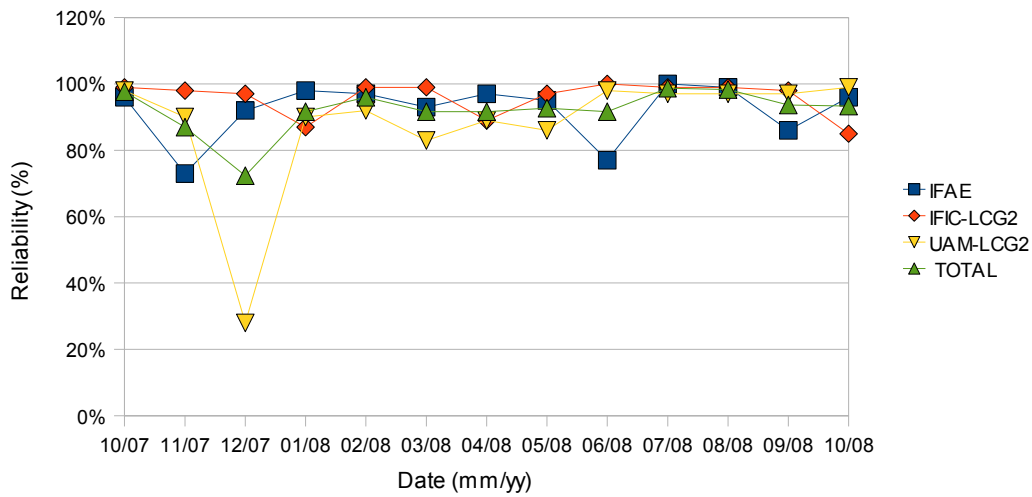

ATLAS Spanish Tier2 Federation Availability and Reliability Report

	IFAE		IFIC-LCG2		UAM-LCG2		TOTAL	
	Reliability	Avaibility	Reliability	Avaibility	Reliability	Avaibility	Reliability	Avaibility
10/07	96%	96%	99%	99%	98%	98%	98%	98%
11/07	73%	72%	98%	98%	90%	90%	87%	87%
12/07	92%	92%	97%	97%	28%	53%	72%	81%
01/08	98%	98%	87%	89%	90%	88%	92%	92%
02/08	97%	92%	99%	99%	92%	91%	96%	94%
03/08	93%	75%	99%	99%	83%	83%	92%	86%
04/08	97%	90%	89%	89%	89%	85%	92%	88%
05/08	95%	89%	97%	96%	86%	85%	93%	90%
06/08	77%	71%	100%	100%	98%	98%	92%	90%
07/08	100%	96%	99%	99%	97%	97%	99%	97%
08/08	99%	97%	99%	98%	97%	93%	98%	96%
09/08	86%	84%	98%	93%	97%	97%	94%	91%
10/08	96%	96%	85%	85%	99%	99%	93%	93%

Reliability of the ATLAS Spanish Tier2 Federation