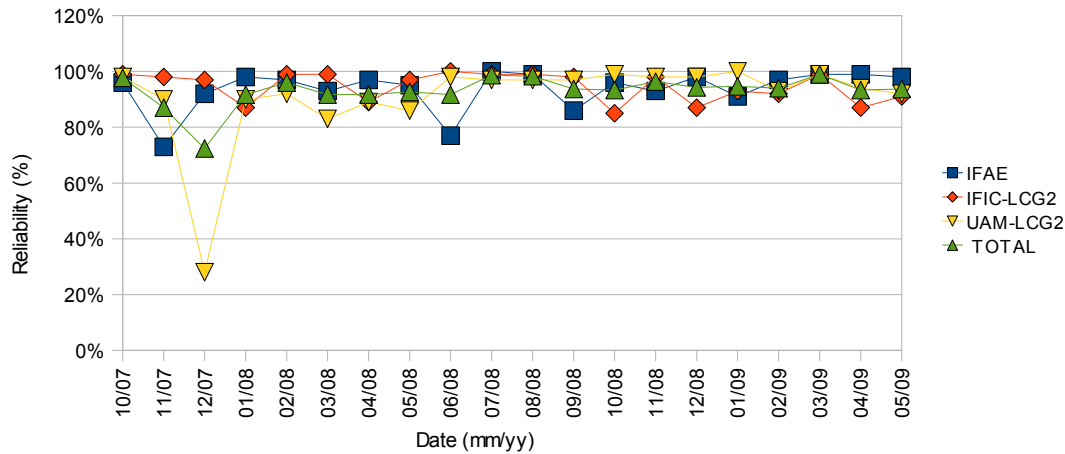

ATLAS Spanish Tier2 Federation Availability and Reliability Report

	IFAE		IFIC-LCG2		UAM-LCG2		TOTAL	
	Reliability	Avaiability	Reliability	Avaiability	Reliability	Avaiability	Reliability	Avaiability
10/07	96%	96%	99%	99%	98%	98%	98%	98%
11/07	73%	72%	98%	98%	90%	90%	87%	87%
12/07	92%	92%	97%	97%	28%	53%	72%	81%
01/08	98%	98%	87%	89%	90%	88%	92%	92%
02/08	97%	92%	99%	99%	92%	91%	96%	94%
03/08	93%	75%	99%	99%	83%	83%	92%	86%
04/08	97%	90%	89%	89%	89%	85%	92%	88%
05/08	95%	89%	97%	96%	86%	85%	93%	90%
06/08	77%	71%	100%	100%	98%	98%	92%	90%
07/08	100%	96%	99%	99%	97%	97%	99%	97%
08/08	99%	97%	99%	98%	97%	93%	98%	96%
09/08	86%	84%	98%	93%	97%	97%	94%	91%
10/08	96%	96%	85%	85%	99%	99%	93%	93%
11/08	93%	92%	98%	98%	98%	98%	96%	96%
12/08	98%	96%	87%	86%	98%	98%	94%	93%
01/09	91%	91%	93%	88%	100%	98%	95%	92%
02/09	97%	95%	92%	92%	93%	69%	94%	85%
03/09	99%	98%	99%	99%	99%	90%	99%	96%
04/09	99%	70%	87%	87%	94%	94%	93%	84%
05/09	98%	97%	91%	91%	92%	82%	94%	90%

Reliability of the ATLAS Spanish Tier2 Federation