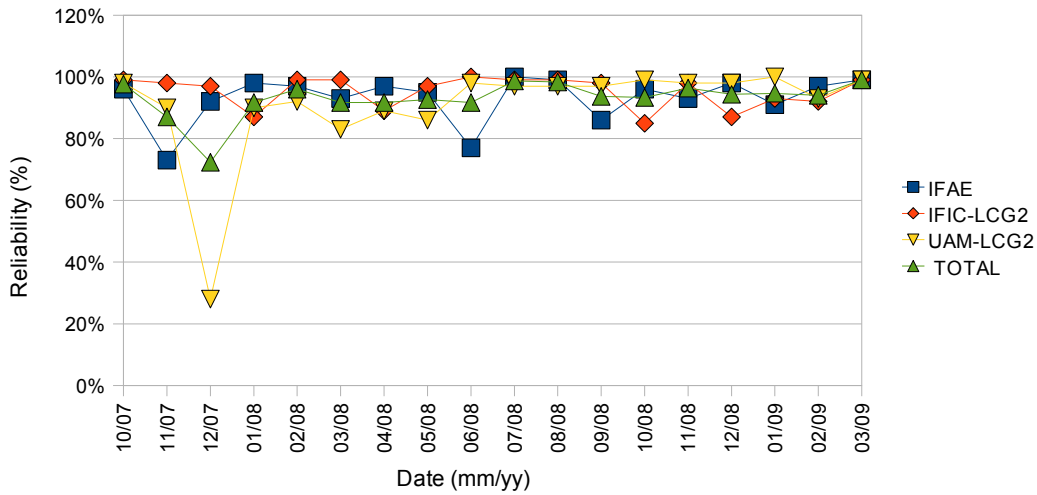

ATLAS Spanish Tier2 Federation Availability and Reliability Report

	IFAE		IFIC-LCG2		UAM-LCG2		TOTAL	
	Reliability	Availability	Reliability	Availability	Reliability	Availability	Reliability	Availability
10/07	96%	96%	99%	99%	98%	98%	98%	98%
11/07	73%	72%	98%	98%	90%	90%	87%	87%
12/07	92%	92%	97%	97%	28%	53%	72%	81%
01/08	98%	98%	87%	89%	90%	88%	92%	92%
02/08	97%	92%	99%	99%	92%	91%	96%	94%
03/08	93%	75%	99%	99%	83%	83%	92%	86%
04/08	97%	90%	89%	89%	89%	85%	92%	88%
05/08	95%	89%	97%	96%	86%	85%	93%	90%
06/08	77%	71%	100%	100%	98%	98%	92%	90%
07/08	100%	96%	99%	99%	97%	97%	99%	97%
08/08	99%	97%	99%	98%	97%	93%	98%	96%
09/08	86%	84%	98%	93%	97%	97%	94%	91%
10/08	96%	96%	85%	85%	99%	99%	93%	93%
11/08	93%	92%	98%	98%	98%	98%	96%	96%
12/08	98%	96%	87%	86%	98%	98%	94%	93%
01/09	91%	91%	93%	88%	100%	98%	95%	92%
02/09	97%	95%	92%	92%	93%	69%	94%	85%
03/09	99%	98%	99%	99%	99%	90%	99%	96%

Reliability of the ATLAS Spanish Tier2 Federation