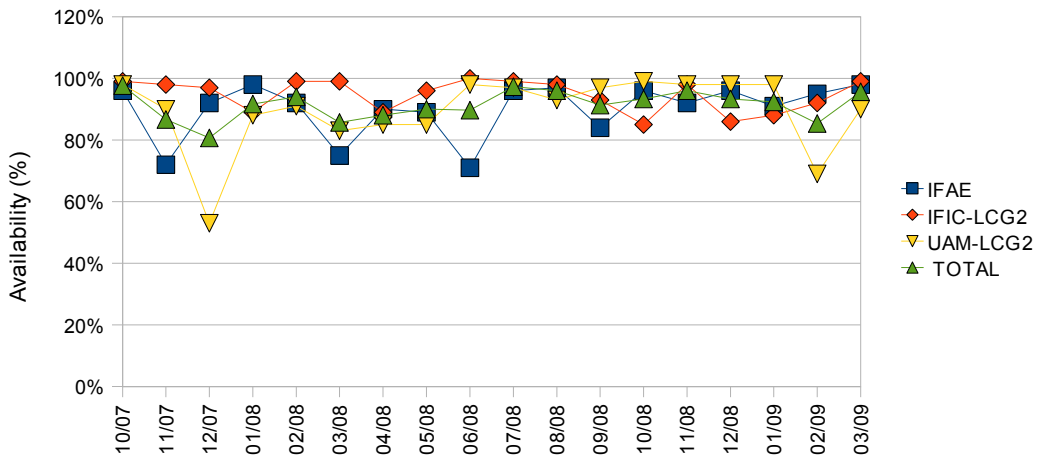

Availability of the ATLAS Spanish Tier2 Federation