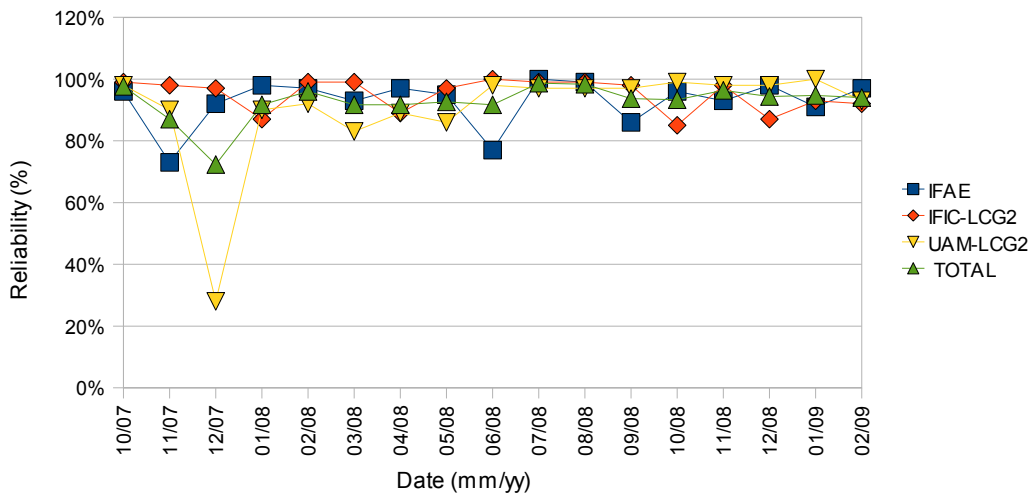

ATLAS Spanish Tier2 Federation Availability and Reliability Report

	IFAE		IFIC-LCG2		UAM-LCG2		TOTAL	
	Reliability	Availability	Reliability	Availability	Reliability	Availability	Reliability	Availability
10/07	96%	96%	99%	99%	98%	98%	98%	98%
11/07	73%	72%	98%	98%	90%	90%	87%	87%
12/07	92%	92%	97%	97%	28%	53%	72%	81%
01/08	98%	98%	87%	89%	90%	88%	92%	92%
02/08	97%	92%	99%	99%	92%	91%	96%	94%
03/08	93%	75%	99%	99%	83%	83%	92%	86%
04/08	97%	90%	89%	89%	89%	85%	92%	88%
05/08	95%	89%	97%	96%	86%	85%	93%	90%
06/08	77%	71%	100%	100%	98%	98%	92%	90%
07/08	100%	96%	99%	99%	97%	97%	99%	97%
08/08	99%	97%	99%	98%	97%	93%	98%	96%
09/08	86%	84%	98%	93%	97%	97%	94%	91%
10/08	96%	96%	85%	85%	99%	99%	93%	93%
11/08	93%	92%	98%	98%	98%	98%	96%	96%
12/08	98%	96%	87%	86%	98%	98%	94%	93%
01/09	91%	91%	93%	88%	100%	98%	95%	92%
02/09	97%	95%	92%	92%	93%	69%	94%	85%

Reliability of the ATLAS Spanish Tier2 Federation