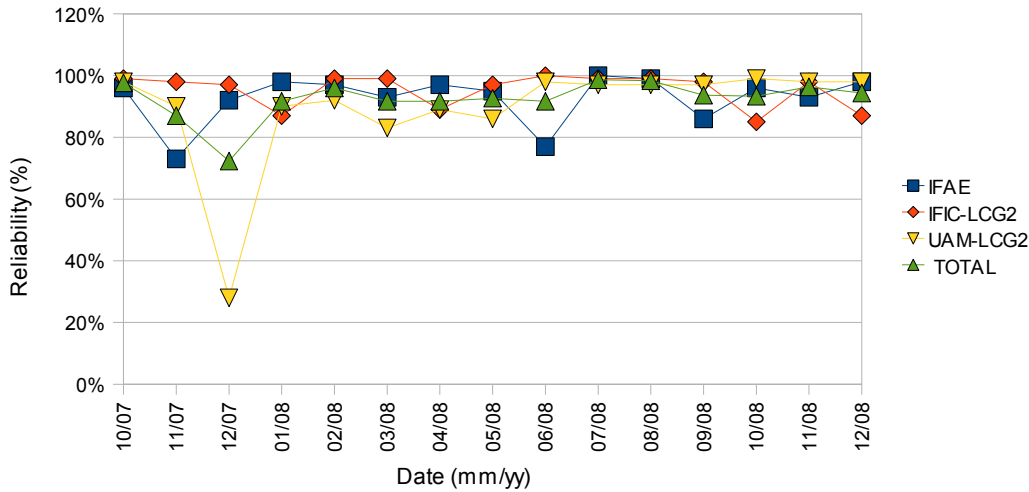

ATLAS Spanish Tier2 Federation Availability and Reliability Report

	IFAE		IFIC-LCG2		UAM-LCG2		TOTAL	
	Reliability	Avaibility	Reliability	Avaibility	Reliability	Avaibility	Reliability	Avaibility
10/07	96%	96%	99%	99%	98%	98%	98%	98%
11/07	73%	72%	98%	98%	90%	90%	87%	87%
12/07	92%	92%	97%	97%	28%	53%	72%	81%
01/08	98%	98%	87%	89%	90%	88%	92%	92%
02/08	97%	92%	99%	99%	92%	91%	96%	94%
03/08	93%	75%	99%	99%	83%	83%	92%	86%
04/08	97%	90%	89%	89%	89%	85%	92%	88%
05/08	95%	89%	97%	96%	86%	85%	93%	90%
06/08	77%	71%	100%	100%	98%	98%	92%	90%
07/08	100%	96%	99%	99%	97%	97%	99%	97%
08/08	99%	97%	99%	98%	97%	93%	98%	96%
09/08	86%	84%	98%	93%	97%	97%	94%	91%
10/08	96%	96%	85%	85%	99%	99%	93%	93%
11/08	93%	92%	98%	98%	98%	98%	96%	96%
12/08	98%	96%	87%	86%	98%	98%	94%	93%

Reliability of the ATLAS Spanish Tier2 Federation