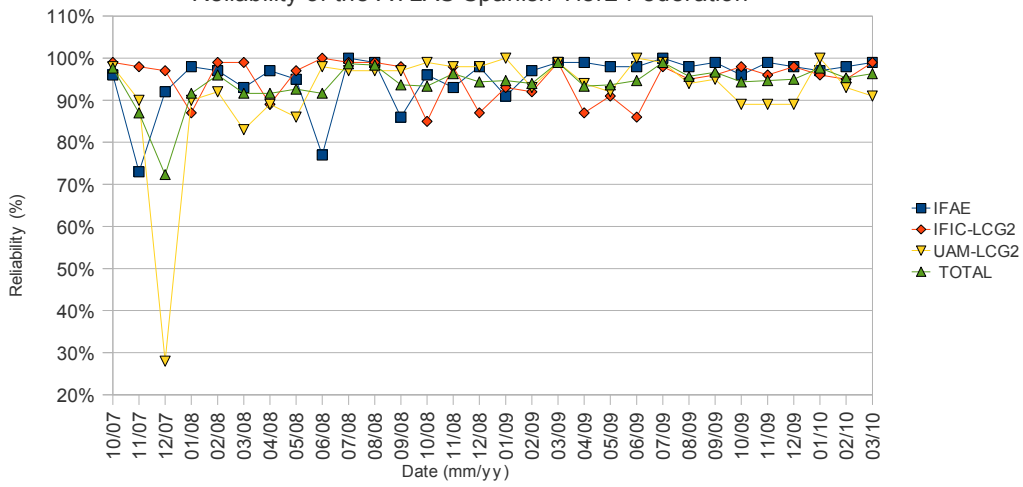

Reliability of the ATLAS Spanish Tier2 Federation