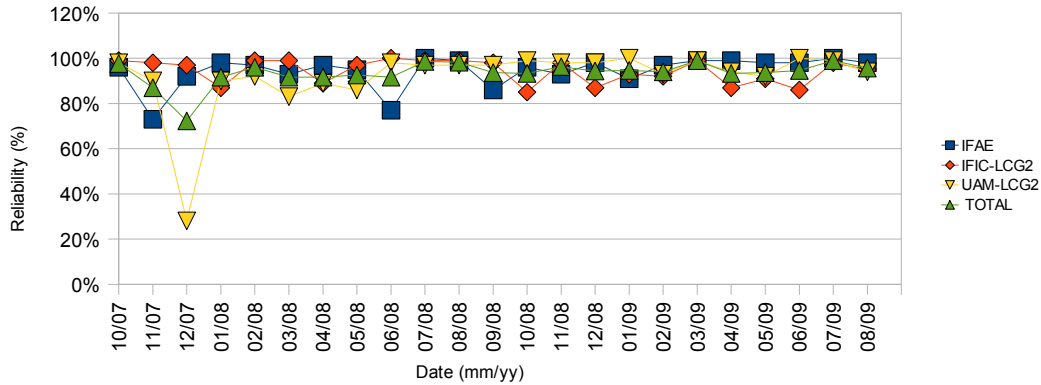

ATLAS Spanish Tier2 Federation Availability and Reliability Report

	IFAE		IFIC-LCG2		UAM-LCG2		TOTAL	
	Reliability	Avaiability	Reliability	Avaiability	Reliability	Avaiability	Reliability	Avaiability
10/07	96%	96%	99%	99%	98%	98%	98%	98%
11/07	73%	72%	98%	98%	90%	90%	87%	87%
12/07	92%	92%	97%	97%	28%	53%	72%	81%
01/08	98%	98%	87%	89%	90%	88%	92%	92%
02/08	97%	92%	99%	99%	92%	91%	96%	94%
03/08	93%	75%	99%	99%	83%	83%	92%	86%
04/08	97%	90%	89%	89%	89%	85%	92%	88%
05/08	95%	89%	97%	96%	86%	85%	93%	90%
06/08	77%	71%	100%	100%	98%	98%	92%	90%
07/08	100%	96%	99%	99%	97%	97%	99%	97%
08/08	99%	97%	99%	98%	97%	93%	98%	96%
09/08	86%	84%	98%	93%	97%	97%	94%	91%
10/08	96%	96%	85%	85%	99%	99%	93%	93%
11/08	93%	92%	98%	98%	98%	98%	96%	96%
12/08	98%	96%	87%	86%	98%	98%	94%	93%
01/09	91%	91%	93%	88%	100%	98%	95%	92%
02/09	97%	95%	92%	92%	93%	69%	94%	85%
03/09	99%	98%	99%	99%	99%	90%	99%	96%
04/09	99%	70%	87%	87%	94%	94%	93%	84%
05/09	98%	97%	91%	91%	92%	82%	94%	90%
06/09	98%	97%	86%	86%	100%	98%	95%	94%
07/09	100%	100%	98%	98%	99%	93%	99%	97%
08/09	98%	98%	95%	95%	94%	67%	96%	87%

Reliability of the ATLAS Spanish Tier2 Federation