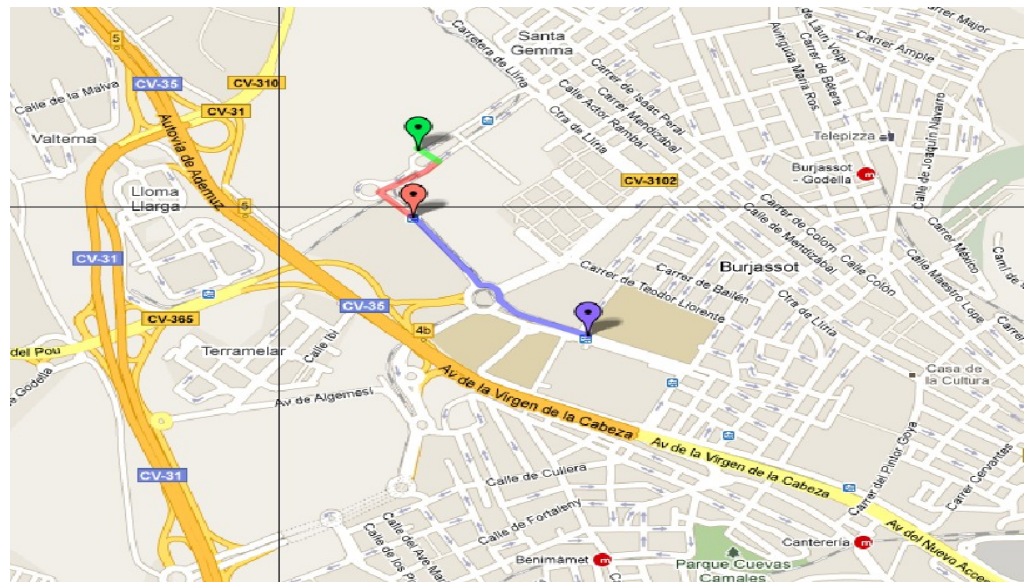

Lunch

The lunch will be in the cafeteria of the IFIC with no reserved table. We will provide lunch tickets covered by the workshop fee.

Reaching IFIC

IFIC is located in the Paterna branch of the [Burjassot-Paterna Campus](#), one of the three campuses of the University of Valencia. It is served by **line 4** of Valencia's tram, integrated into the metro network. Below there is an [IFIC-site Google map](#) of the site with relevant tram stops. **TVV**, indicated in red, serves the Paterna campus (indicated in green) where the main IFIC administration offices, experimental Halls, computing center and the **AHEP site** are located. Our building is the **red brick building**, with “Parc Cientific” written (see the picture) on top.

If you arrive at the airport you can take the metro (1 hour). You have to take the line 3 or 5 and change in Angel Guimera, take the yellow line 1 and change at Empalme, take the line 4 in direction Llarga Terramelar or Mas dei Rosari (see map below). If you take the taxi (5/10 min) it cost around 15/20 euro the address is :

c/ Catedrático José Beltrán, 2 (Paterna)
tell to taxi driver to go to
“Canal Nou”
and show the picture of the institute above